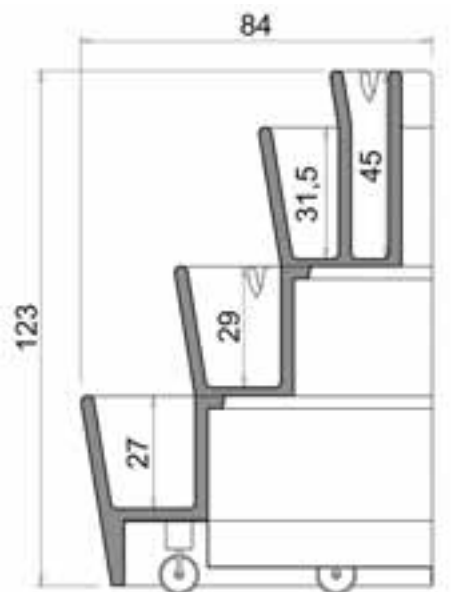

FRONT

SECTION