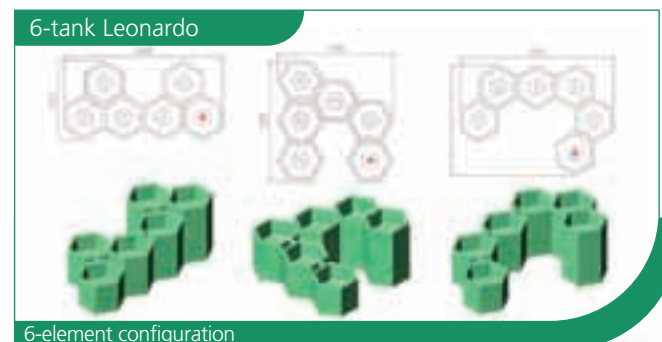

6-element configuration