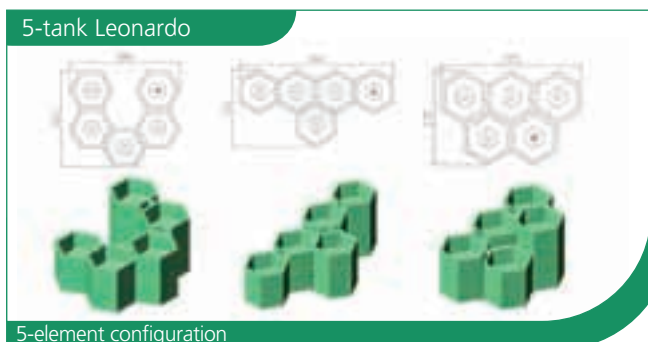

5-element configuration

6-element configuration

The only system that oxygenates the water and keeps it at a constant temperature of 6-7°C

TITANO MODEL

Large capacity and highly practical, this model is distinguished by its size and the material from which it is made (polyethylene). Features wheels