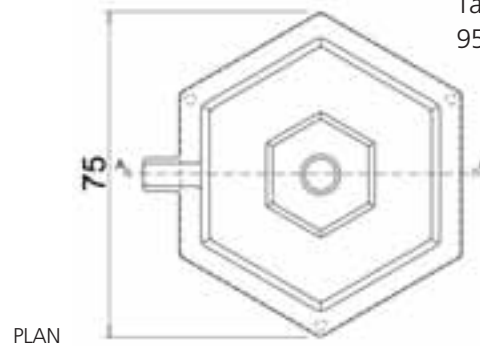

recommended by

 **Fior d'acqua**
EXTENDS THE LIFE OF YOUR FLOWERS
MADE IN REPUBLIC OF SAN MARINO

The only system that oxygenates the water and keeps it at a constant temperature of 6-7°C

LEONARDO MODEL

Show capacity:
 about 200 flowers of different kinds
 in each tank, about 6 traditional flower
 vases. For example,
 a 3-tank Leonardo contains about 600
 flowers, 18 traditional vases.
 Tank height measurements: 105cm,
 95 m, 85cm. 75cm, 65cm, 55cm.