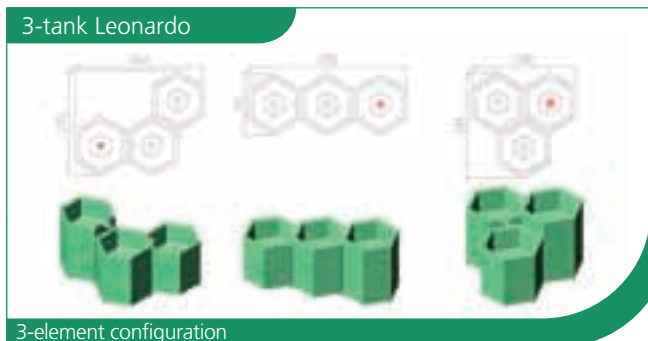

3-element configuration