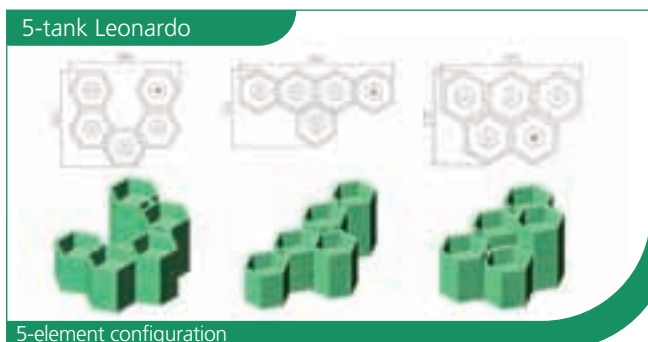

5-element configuration