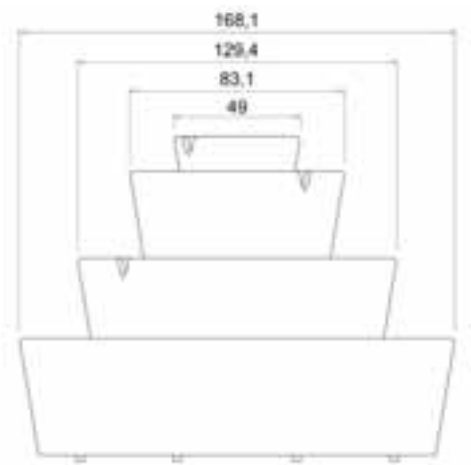

The only system that oxygenates the water and keeps it at a constant temperature of 6-7°C

ZEN MODEL

Show capacity :
about 6/600 flowers of
various kinds, almost 20
traditional flower vases.

FRONT

Available colours:
Can be customised in grass-effect finishes, all Ral colours, marble or burr.