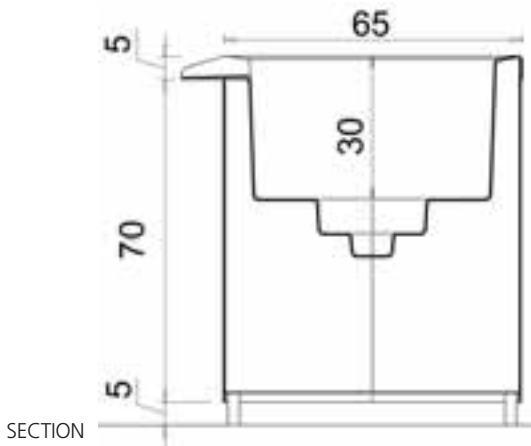

# LEONARDO MODEL

Show capacity:  
 about 200 flowers of different kinds  
 in each tank, about 6 traditional flower  
 vases. For example,  
 a 3-tank Leonardo contains about 600  
 flowers, 18 traditional vases.  
 Tank height measurements: 105cm,  
 95 m, 85cm. 75cm, 65cm, 55cm.