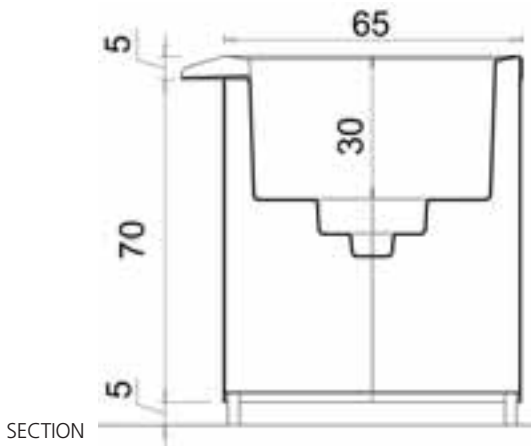

recommended by

 **Fior d'acqua**
EXTENDS THE LIFE OF YOUR FLOWERS
MADE IN REPUBLIC OF SAN MARINO

The only system that oxygenates the water and keeps it at a constant temperature of 6-7°C

LEONARDO MODEL

Show capacity:
 about 200 flowers of different kinds
 in each tank, about 6 traditional flower
 vases. For example,
 a 3-tank Leonardo contains about 600
 flowers, 18 traditional vases.
 Tank height measurements: 105cm,
 95 m, 85cm. 75cm, 65cm, 55cm.