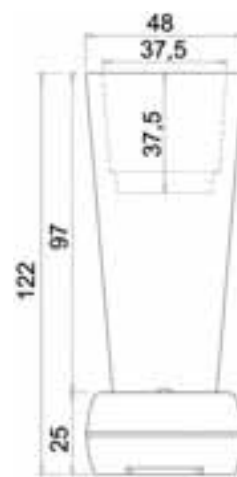

MODELLO
ANTIBES