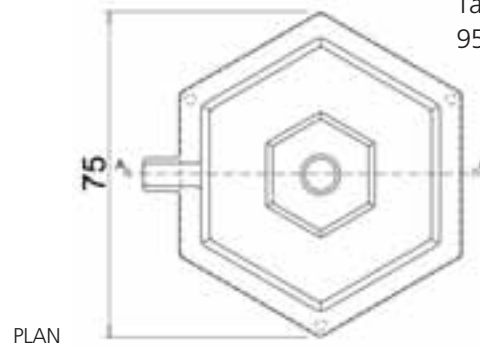

# LEONARDO MODEL

Show capacity:  
 about 200 flowers of different kinds  
 in each tank, about 6 traditional flower  
 vases. For example,  
 a 3-tank Leonardo contains about 600  
 flowers, 18 traditional vases.  
 Tank height measurements: 105cm,  
 95 m, 85cm. 75cm, 65cm, 55cm.