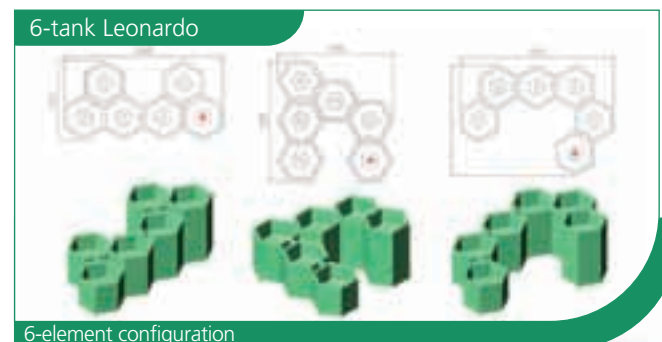

Available colours: Water
 green ral 6019, with
 possibility of personalised
 colours.

Water green ral 6019

The Leonardo model offers endless
 assembly options.

3-element configuration

4-element configuration

5-element configuration

6-element configuration

The only system that oxygenates the water and keeps it at a constant temperature of 6-7°C

TITANO MODEL

Large capacity and highly practical, this model is distinguished by its size and the material from which it is made (polyethylene). Features wheels