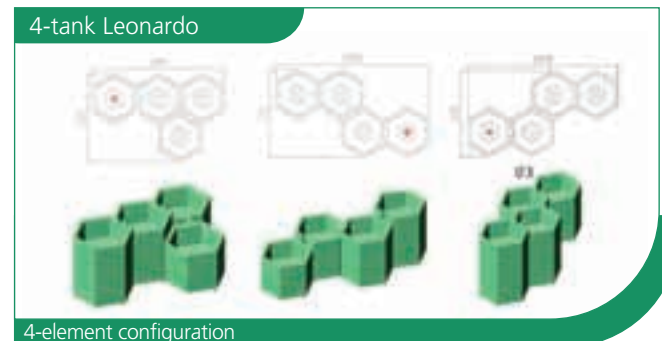

Water green ral 6019

4-element configuration