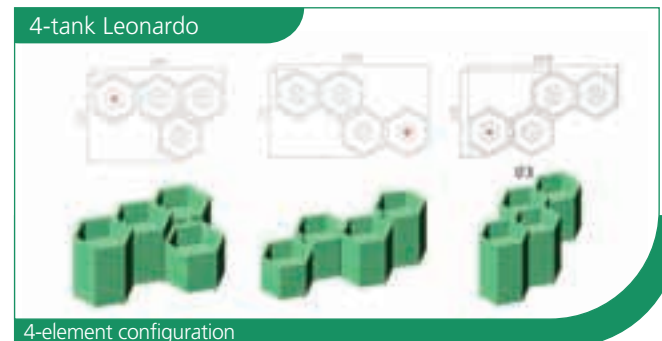

Available colours: Water  
 green ral 6019, with  
 possibility of personalised  
 colours.

Water green ral 6019

The Leonardo model offers endless  
 assembly options.

3-element configuration

4-element configuration