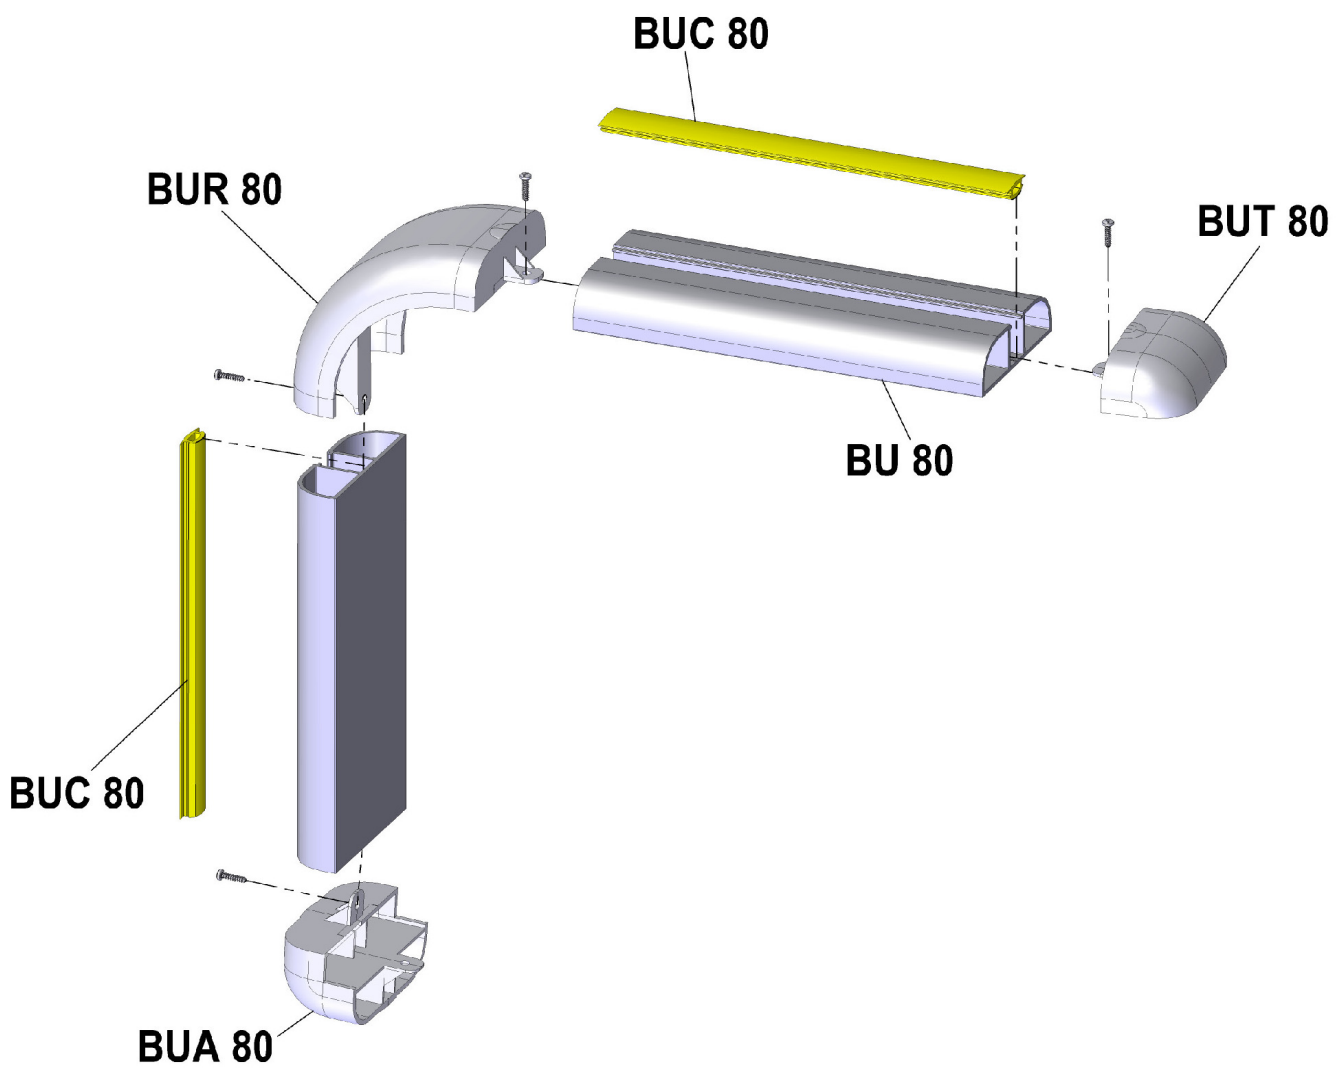

BUMPER 80

8. Bumper 80

Without guides, this profile is directly fixed to the wall through hidden screws covered by a specific item available in various colours.

		<p>Art. BU 80</p> <p>Material hard pvc Colours Ral 7040 / 9010 Length 4.000 mm Packing 6 pcs. / box</p>
		<p>Art. BUC 80</p> <p>Material soft pvc + hard pvc Colours (see below) Length 60 mt. / reel Packing cardboard reel</p>
		<p>Art. BUT 80</p> <p>Material non toxic pvc Colours Ral 7040 / 9010 Packing 25 pcs. / bag Package 50 pcs. / box</p>
		<p>Art. BUA 80</p> <p>Material non toxic pvc Colours Ral 7040 / 9010 Packing 25 pcs. / bag Package 50 pcs. / box</p>
		<p>Art. BUR 80</p> <p>Material non toxic pvc Colour grey Ral 7040 Packing 25 pcs. / bag Package 25 pcs. / box</p>

 red Ral 3002

 black Ral 9005

 blue Ral 5005

 grey Ral 7040

 white Ral 9010

 green Ral 6029

 yellow Ral 1023