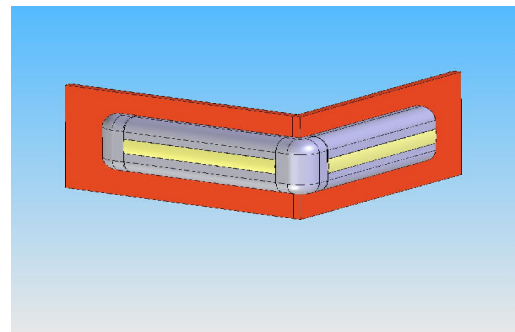

BUMPER 80

8. Bumper 80

Without guides, this profile is directly fixed to the wall through hidden screws covered by a specific item available in various colours.

		<p>Art. BU 80</p> <p>Material hard pvc Colours Ral 7040 / 9010 Length 4.000 mm Packing 6 pcs. / box</p>
		<p>Art. BUC 80</p> <p>Material soft pvc + hard pvc Colours (see below) Length 60 mt. / reel Packing cardboard reel</p>
		<p>Art. BUT 80</p> <p>Material non toxic pvc Colours Ral 7040 / 9010 Packing 25 pcs. / bag Package 50 pcs. / box</p>
		<p>Art. BUA 80</p> <p>Material non toxic pvc Colours Ral 7040 / 9010 Packing 25 pcs. / bag Package 50 pcs. / box</p>
		<p>Art. BUR 80</p> <p>Material non toxic pvc Colour grey Ral 7040 Packing 25 pcs. / bag Package 25 pcs. / box</p>