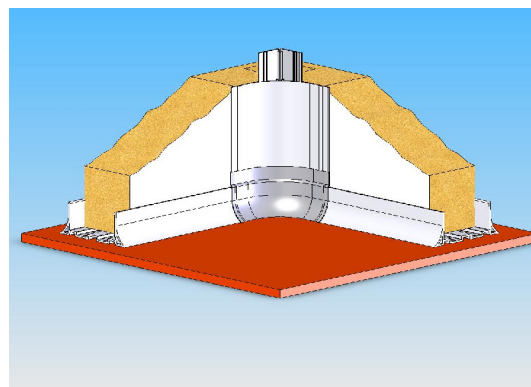

# 5. Channels

**Different sizes available with rounded sides and soft fins to fit better to the floor.  
Simple and cheap models available.**

		<p><b>Art. CH 60</b></p> <p>Material non toxic pvc Length 4.000 mm Packing 2 pieces / bundle</p>
		<p><b>Art. CH 70</b></p> <p>Material non toxic pvc Length 4.000 mm Packing 2 pieces / bundle</p>
		<p><b>Art. CH 80</b></p> <p>Material non toxic pvc Length 4.000 mm Packing 2 pieces / bundle</p>
		<p><b>Art. CH 100</b></p> <p>Material non toxic pvc Length 4.000 mm Packing 2 pieces / bundle</p>
		<p><b>Art. CH 120</b></p> <p>Material non toxic pvc Length 4.000 mm Packing 2 pieces / bundle</p>