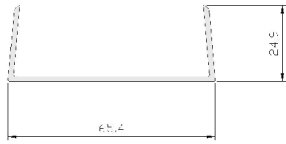

# 5. Channels

**Different sizes available with rounded sides and soft fins to fit better to the floor.  
Simple and cheap models available.**

		<p><b>Art. CH 60</b></p> <p>Material non toxic pvc Length 4.000 mm Packing 2 pieces / bundle</p>
		<p><b>Art. CH 70</b></p> <p>Material non toxic pvc Length 4.000 mm Packing 2 pieces / bundle</p>
		<p><b>Art. CH 80</b></p> <p>Material non toxic pvc Length 4.000 mm Packing 2 pieces / bundle</p>
		<p><b>Art. CH 100</b></p> <p>Material non toxic pvc Length 4.000 mm Packing 2 pieces / bundle</p>
		<p><b>Art. CH 120</b></p> <p>Material non toxic pvc Length 4.000 mm Packing 2 pieces / bundle</p>

### Art. CU 60

Material non toxic pvc  
Length 4.000 mm  
Packing 2 pieces / bundle