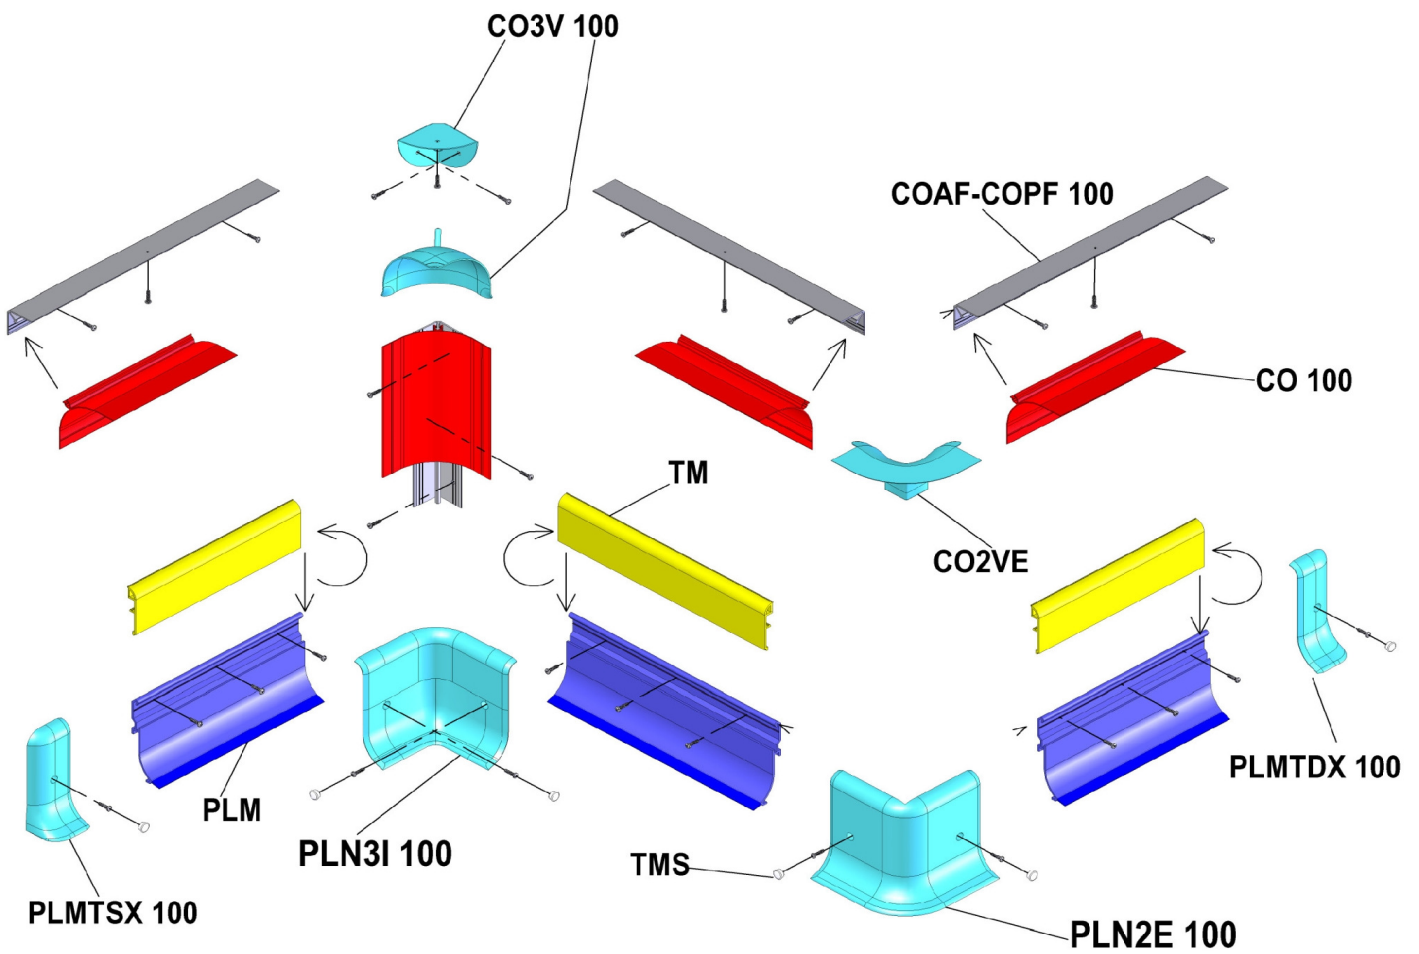

CLEAN SYSTEM

3. Clean System

Ideal choice between Standard and Modular system, with regular height. It combines perfectly with plinth.

		<p>Art. CO 100</p> <p>Material non toxic pvc mould resistant soft pvc</p> <p>Colour white Ral 9010 / Ral 9002</p> <p>Length 4.000 mm</p> <p>Packing 25 pcs./ box</p>
		<p>ART. COAF 100-65</p> <p>Material aluminium</p> <p>Colour aluminium</p> <p>Length 4.000 mm</p> <p>Packing 25 pcs. / bundle</p>
		<p>ART. COPF 100-65</p> <p>Material rigid pvc</p> <p>Colour various</p> <p>Length 4.000 mm</p> <p>Packing 25 pcs. / box</p>
		<p>Art. TM</p> <p>Material non toxic pvc mould resistant soft pvc</p> <p>Colour Ral 9010 / 9002 / 7040</p> <p>Length 4.000 mm</p> <p>Packing 40 pcs. / box</p>
		<p>Art. PLM</p> <p>Material non toxic pvc mould resistant soft pvc</p> <p>Colour (see below)</p> <p>Length 4.000 mm</p> <p>Packing 25 pcs. / box</p>

red Ral 3002	yellow Ral 1023	white Ral 9010	blue Ral 5005
grey Ral 7040	black Ral 9005	white Ral 9002	green Ral 6029

		<p>Art. CO3V 100</p> <p>Material pp Colour white Ral 9010 / Ral 9002 Packing 25 pcs. / bag Package 100 pcs. / box</p>
		<p>Art. CO2VE 100</p> <p>Material non toxic pvc Colour white Ral 9010 / Ral 9002 Packing 25 pcs. / bag Package 100 pcs. / box</p>
		<p>Art. PLN3I 100</p> <p>Material non toxic pvc Colour Ral 9010 / 9002 / 7040 Packing 25 pcs. / bag Package 50 pcs. / box</p>
		<p>Art. PLN2E 100</p> <p>Material non toxic pvc Colour Ral 9010 / 9002 / 7040 Packing 25 pcs. / bag Package 50 pcs. / box</p>
		<p>Art. PLMT DX/SX</p> <p>Material non toxic pvc Colour Ral 9010 / 9002 / 7040 Packing 25 pcs. / bag Package 100 pcs. / box</p>
		<p>Art. TMS</p> <p>Material pe Colour neutral Package 500 pcs / box</p>

 white Ral 9002

 white Ral 9010