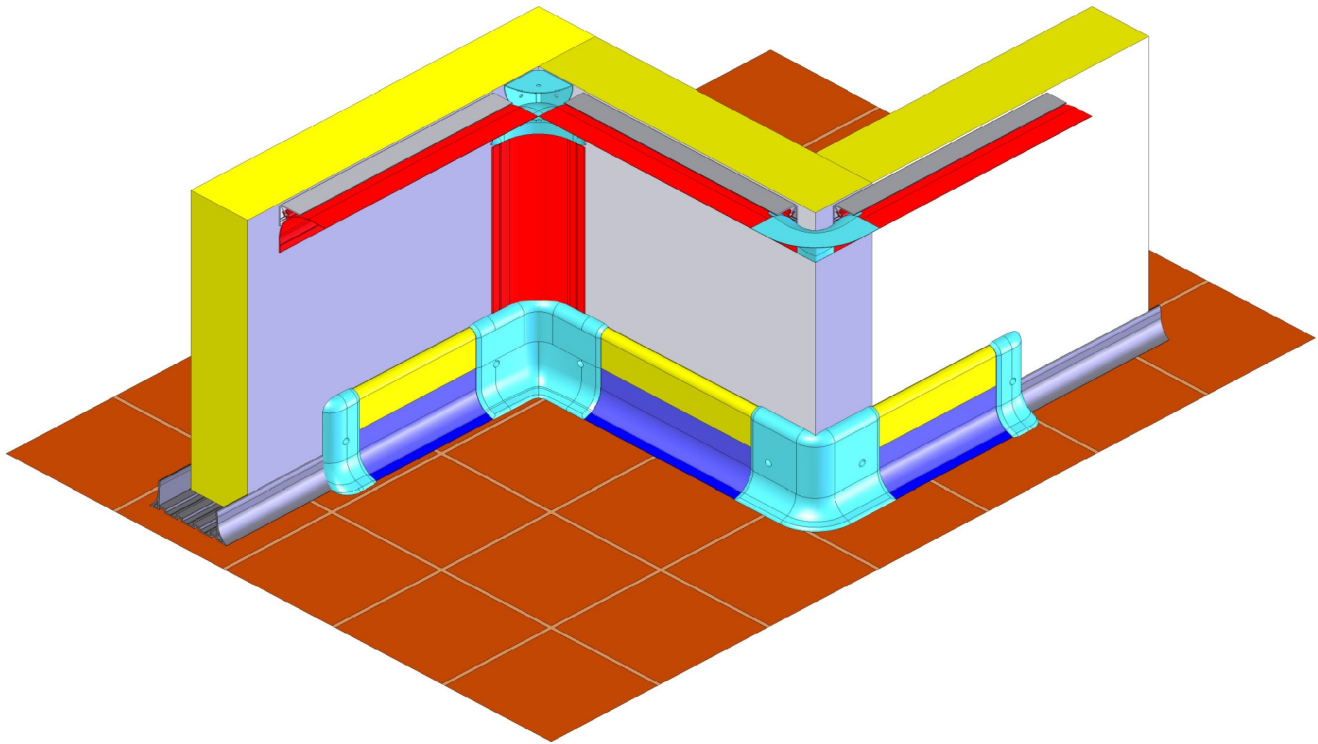

CLEAN SYSTEM

3. Clean System

Ideal choice between Standard and Modular system, with regular height. It combines perfectly with plinth.

		<p>Art. CO 100</p> <p>Material non toxic pvc mould resistant soft pvc</p> <p>Colour white Ral 9010 / Ral 9002</p> <p>Length 4.000 mm</p> <p>Packing 25 pcs./ box</p>
		<p>ART. COAF 100-65</p> <p>Material aluminium</p> <p>Colour aluminium</p> <p>Length 4.000 mm</p> <p>Packing 25 pcs. / bundle</p>
		<p>ART. COPF 100-65</p> <p>Material rigid pvc</p> <p>Colour various</p> <p>Length 4.000 mm</p> <p>Packing 25 pcs. / box</p>
		<p>Art. TM</p> <p>Material non toxic pvc mould resistant soft pvc</p> <p>Colour Ral 9010 / 9002 / 7040</p> <p>Length 4.000 mm</p> <p>Packing 40 pcs. / box</p>
		<p>Art. PLM</p> <p>Material non toxic pvc mould resistant soft pvc</p> <p>Colour (see below)</p> <p>Length 4.000 mm</p> <p>Packing 25 pcs. / box</p>