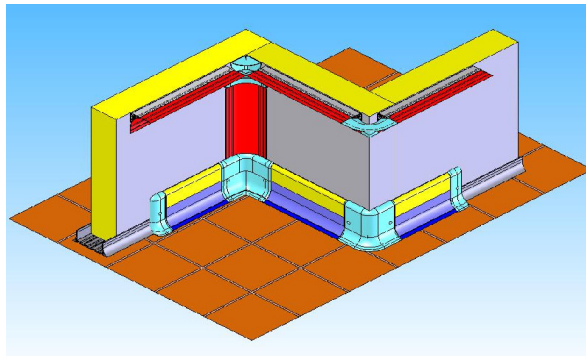

CLEAN SYSTEM

3. Clean System

Ideal choice between Standard and Modular system, with regular height. It combines perfectly with plinth.

		<p>Art. CO 100</p> <p>Material non toxic pvc mould resistant soft pvc</p> <p>Colour white Ral 9010 / Ral 9002</p> <p>Length 4.000 mm</p> <p>Packing 25 pcs./ box</p>
		<p>ART. COAF 100-65</p> <p>Material aluminium</p> <p>Colour aluminium</p> <p>Length 4.000 mm</p> <p>Packing 25 pcs. / bundle</p>
		<p>ART. COPF 100-65</p> <p>Material rigid pvc</p> <p>Colour various</p> <p>Length 4.000 mm</p> <p>Packing 25 pcs. / box</p>
		<p>Art. TM</p> <p>Material non toxic pvc mould resistant soft pvc</p> <p>Colour Ral 9010 / 9002 / 7040</p> <p>Length 4.000 mm</p> <p>Packing 40 pcs. / box</p>
		<p>Art. PLM</p> <p>Material non toxic pvc mould resistant soft pvc</p> <p>Colour (see below)</p> <p>Length 4.000 mm</p> <p>Packing 25 pcs. / box</p>