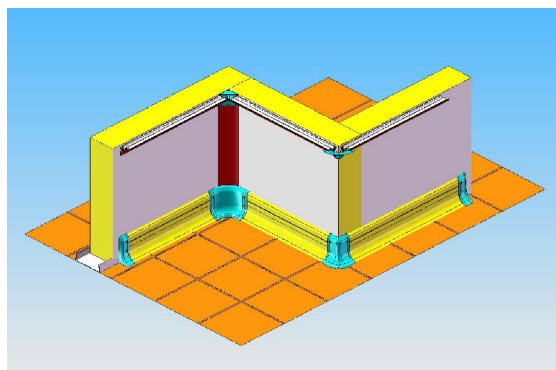

SPEED SYSTEM

2. Speed System

Hygienic corner system rapid and easy to install. With fixing buttons on the ending caps which avoid wall drilling. System suitable for simple cheap channels.

		<p>Art. CS 65</p> <p>Material non toxic pvc mould resistant soft pvc</p> <p>Colour white Ral 9010 / Ral 9002</p> <p>Length 4.000 mm</p> <p>Packing 25 pcs./ box</p>
		<p>ART. CSA</p> <p>Material aluminium</p> <p>Colour aluminium</p> <p>Length 4.000 mm</p> <p>Packing 25 pcs. / bundle</p>
		<p>ART. CSP</p> <p>Material non toxic pvc</p> <p>Colour various</p> <p>Length 4.000 mm</p> <p>Packing 25 pcs./ box</p>
		<p>ART. PL 85</p> <p>Material non toxic pvc mould resistant soft pvc</p> <p>Colour white Ral 9010 / Ral 9002</p> <p>Length 4.000 mm</p> <p>Packing 25 pcs./ box</p>
		<p>Art. CO3V 65</p> <p>Material non toxic pvc</p> <p>Colour white Ral 9010 / Ral 9002</p> <p>Packing 25 pcs. / bag</p> <p>Package 100 pcs. / box</p>