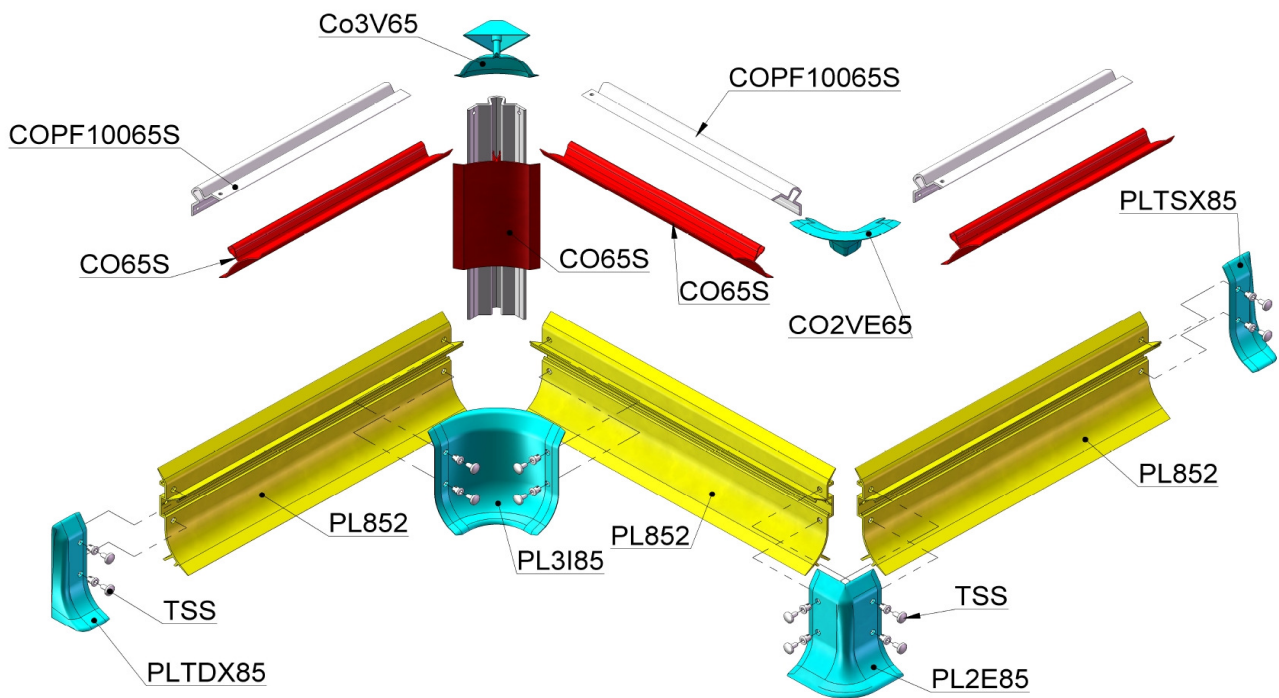

SPEED SYSTEM

2. Speed System

Hygienic corner system rapid and easy to install. With fixing buttons on the ending caps which avoid wall drilling. System suitable for simple cheap channels.

		<p>Art. CS 65</p> <p>Material non toxic pvc mould resistant soft pvc</p> <p>Colour white Ral 9010 / Ral 9002</p> <p>Length 4.000 mm</p> <p>Packing 25 pcs./ box</p>
		<p>ART. CSA</p> <p>Material aluminium</p> <p>Colour aluminium</p> <p>Length 4.000 mm</p> <p>Packing 25 pcs. / bundle</p>
		<p>ART. CSP</p> <p>Material non toxic pvc</p> <p>Colour various</p> <p>Length 4.000 mm</p> <p>Packing 25 pcs./ box</p>
		<p>ART. PL 85</p> <p>Material non toxic pvc mould resistant soft pvc</p> <p>Colour white Ral 9010 / Ral 9002</p> <p>Length 4.000 mm</p> <p>Packing 25 pcs./ box</p>
		<p>Art. CO3V 65</p> <p>Material non toxic pvc</p> <p>Colour white Ral 9010 / Ral 9002</p> <p>Packing 25 pcs. / bag</p> <p>Package 100 pcs. / box</p>

 white Ral 9002

 white Ral 9010

		<p>CO2VE 65</p> <p>Material non toxic pvc Colour white Ral 9010 / Ral 9002 Packing 25 pcs. / bag Package 100 pcs. / box</p>
		<p>Art. PL2I 85</p> <p>Material non toxic pvc Colour white Ral 9010 / Ral 9002 Packing 25 pcs. / bag Package 100 pcs. / box</p>
		<p>Art. PL3I 85</p> <p>Material non toxic pvc Colour white Ral 9010 / Ral 9002 Packing 25 pcs. / bag Package 100 pcs. / box</p>
		<p>Art. PL2E 85</p> <p>Material non toxic pvc Colour white Ral 9010 / Ral 9002 Packing 25 pcs. / bag Package 100 pcs. / box</p>
		<p>Art. PLTDX 85 / PLTSX 85</p> <p>Material non toxic pvc Colour white Ral 9010 / Ral 9002 Packing 25 pcs. / bag Package 100 pcs. / box</p>
		<p>Art. TSS</p> <p>Material nylon Colour white Package 500 pcs / box</p>

 white Ral 9002

 white Ral 9010