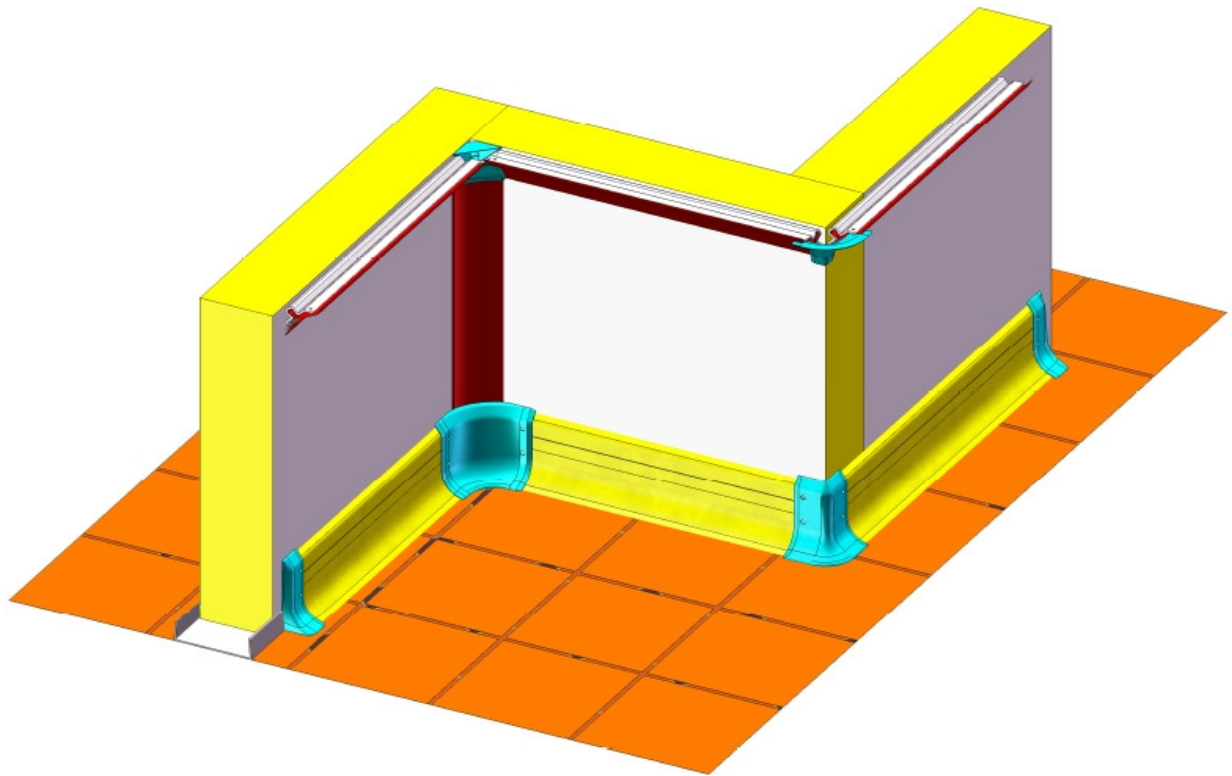

SPEED SYSTEM

2. Speed System

Hygienic corner system rapid and easy to install. With fixing buttons on the ending caps which avoid wall drilling. System suitable for simple cheap channels.

		<p>Art. CS 65</p> <p>Material non toxic pvc mould resistant soft pvc</p> <p>Colour white Ral 9010 / Ral 9002</p> <p>Length 4.000 mm</p> <p>Packing 25 pcs./ box</p>
		<p>ART. CSA</p> <p>Material aluminium</p> <p>Colour aluminium</p> <p>Length 4.000 mm</p> <p>Packing 25 pcs. / bundle</p>
		<p>ART. CSP</p> <p>Material non toxic pvc</p> <p>Colour various</p> <p>Length 4.000 mm</p> <p>Packing 25 pcs./ box</p>
		<p>ART. PL 85</p> <p>Material non toxic pvc mould resistant soft pvc</p> <p>Colour white Ral 9010 / Ral 9002</p> <p>Length 4.000 mm</p> <p>Packing 25 pcs./ box</p>
		<p>Art. CO3V 65</p> <p>Material non toxic pvc</p> <p>Colour white Ral 9010 / Ral 9002</p> <p>Packing 25 pcs. / bag</p> <p>Package 100 pcs. / box</p>

 white Ral 9002

 white Ral 9010

		<p>CO2VE 65</p> <p>Material non toxic pvc Colour white Ral 9010 / Ral 9002 Packing 25 pcs. / bag Package 100 pcs. / box</p>
		<p>Art. PL2I 85</p> <p>Material non toxic pvc Colour white Ral 9010 / Ral 9002 Packing 25 pcs. / bag Package 100 pcs. / box</p>
		<p>Art. PL3I 85</p> <p>Material non toxic pvc Colour white Ral 9010 / Ral 9002 Packing 25 pcs. / bag Package 100 pcs. / box</p>
		<p>Art. PL2E 85</p> <p>Material non toxic pvc Colour white Ral 9010 / Ral 9002 Packing 25 pcs. / bag Package 100 pcs. / box</p>
		<p>Art. PLTDX 85 / PLTSX 85</p> <p>Material non toxic pvc Colour white Ral 9010 / Ral 9002 Packing 25 pcs. / bag Package 100 pcs. / box</p>
		<p>Art. TSS</p> <p>Material nylon Colour white Package 500 pcs / box</p>